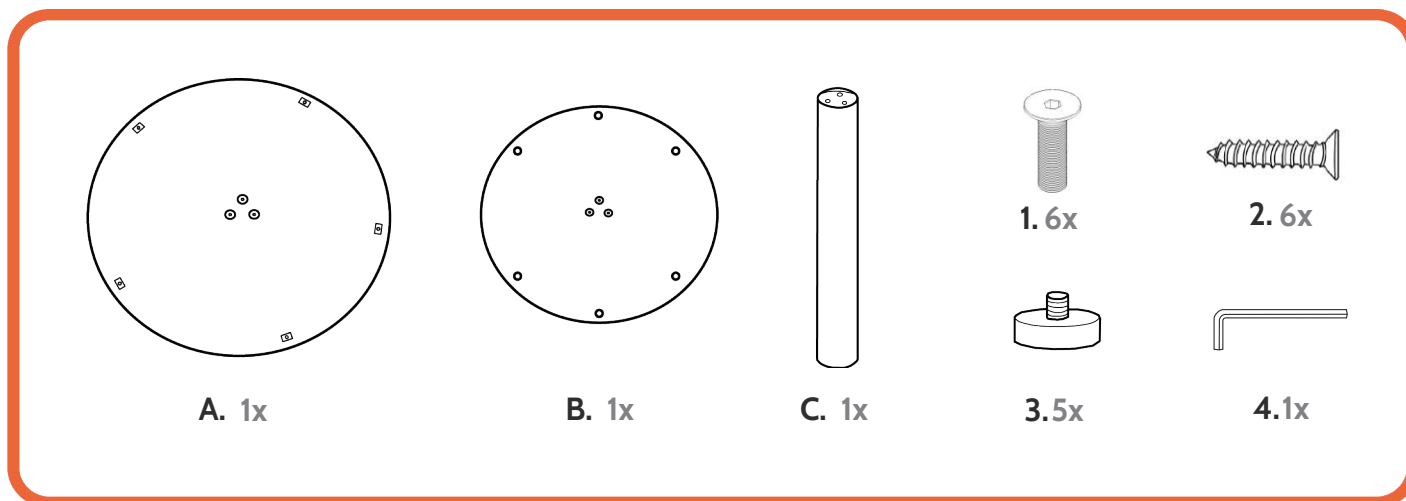

Table leg Portland

OP-2251-VIEN

Tip! Be sure to carefully unpack the parts and place them on a soft surface, such as a blanket. Then check all parts for damage before you begin assembly. Assembled products cannot be returned.