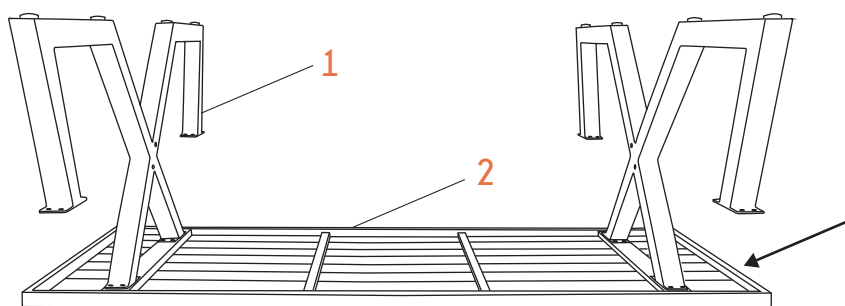

OP-6668-V1

1 Bescherm het blad tegen krassen. Gebruik bv de verpakking als ondergrond

A+B+C x4

schroeven
licht aandraaien

A+B+C x4

Care instructions

- Tighten the screws at the end of the construction and check them regularly afterwards
- Do not use power screw drivers as they might cause splitting
- Only use special cleanser or impregnate oil to clean wooden products and water and soap for aluminium and steel products
- Use soft brushes when cleaning to avoid scratching the surface
- Protect your furniture/products with a cover when you are not using it

maximavida.com
Den Sliem 42
7141 JH Groenlo
+31 544-375445
info@maximavida.com

3

4

Na plaatsing alle schroeven vast aandraaien

Care instructions

- Tighten the screws at the end of the construction and check them regularly afterwards
- Do not use power screw drivers as they might cause splitting
- Only use special cleanser or impregnate oil to clean wooden products and water and soap for aluminium and steel products
- Use soft brushes when cleaning to avoid scratching the surface
- Protect your furniture/products with a cover when you are not using it