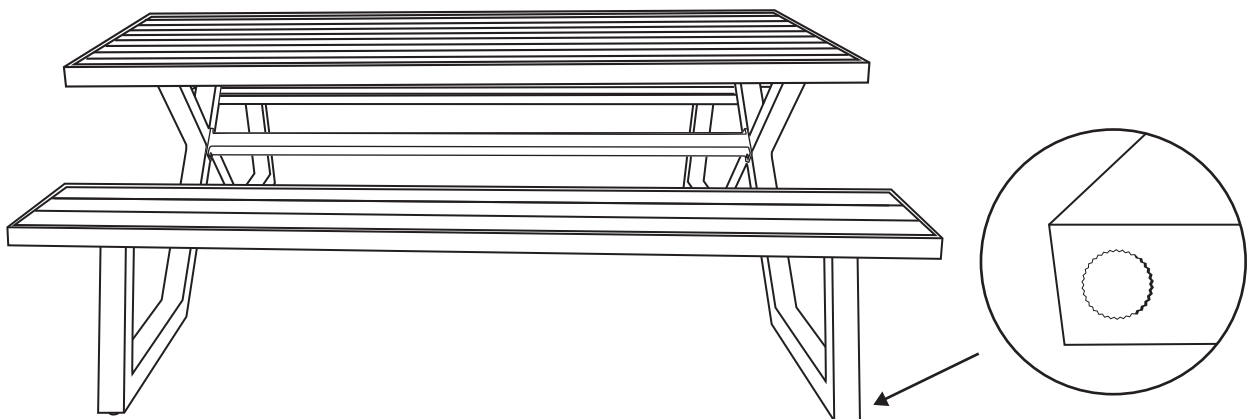

Care instructions

- Tighten the screws at the end of the construction and check them regularly afterwards
- Do not use power screw drivers as they might cause splitting
- Only use special cleanser or impregnate oil to clean wooden products and water and soap for aluminium and steel products
- Use soft brushes when cleaning to avoid scratching the surface
- Protect your furniture/products with a cover when you are not using it