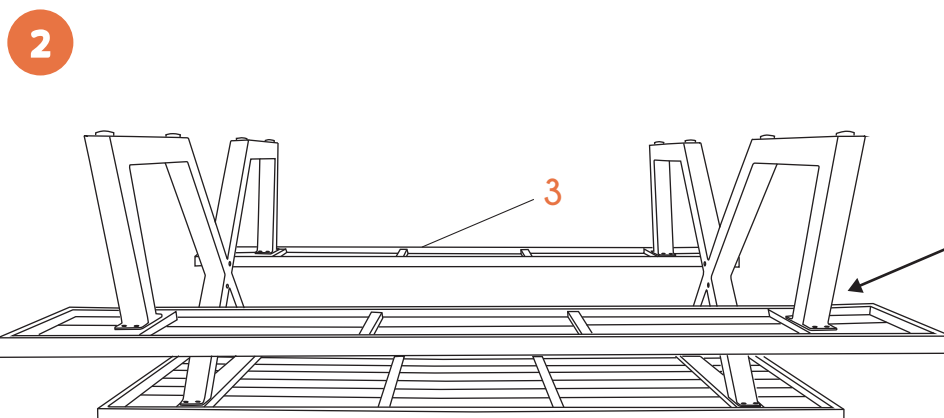

OP-6668-V1

1 Bescherm het blad tegen krassen. Gebruik bv de verpakking als ondergrond

A+B+C x4

schroeven
licht aandraaien

A+B+C x4

Care instructions

- Tighten the screws at the end of the construction and check them regularly afterwards
- Do not use power screw drivers as they might cause splitting
- Only use special cleanser or impregnate oil to clean wooden products and water and soap for aluminium and steel products
- Use soft brushes when cleaning to avoid scratching the surface
- Protect your furniture/products with a cover when you are not using it