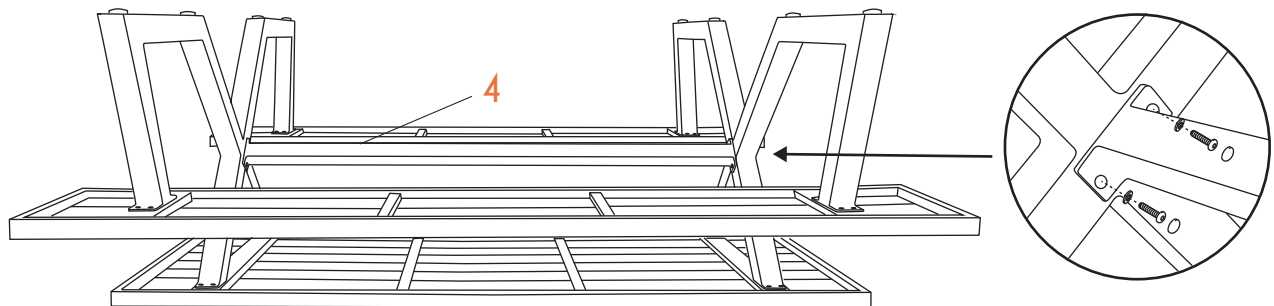

OP-6668-V1

1 Bescherm het blad tegen krassen. Gebruik bv de verpakking als ondergrond

A+B+C x4

schroeven
licht aandraaien

A+B+C x4

Care instructions

- Tighten the screws at the end of the construction and check them regularly afterwards
- Do not use power screw drivers as they might cause splitting
- Only use special cleanser or impregnate oil to clean wooden products and water and soap for aluminium and steel products
- Use soft brushes when cleaning to avoid scratching the surface
- Protect your furniture/products with a cover when you are not using it

maximavida.com
Den Sliem 42
7141 JH Groenlo
+31 544-375445
info@maximavida.com

3

4

Na plaatsing alle schroeven vast aandraaien

Care instructions

- Tighten the screws at the end of the construction and check them regularly afterwards
- Do not use power screw drivers as they might cause splitting
- Only use special cleanser or impregnate oil to clean wooden products and water and soap for aluminium and steel products
- Use soft brushes when cleaning to avoid scratching the surface
- Protect your furniture/products with a cover when you are not using it