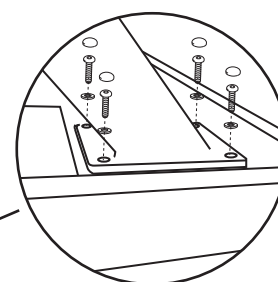

OP-6668-V1

1 Bescherm het blad tegen krassen. Gebruik bv de verpakking als ondergrond

A+B+C x4

schroeven
licht aandraaien

A+B+C x4

Care instructions

- Tighten the screws at the end of the construction and check them regularly afterwards
- Do not use power screw drivers as they might cause splitting
- Only use special cleanser or impregnate oil to clean wooden products and water and soap for aluminium and steel products
- Use soft brushes when cleaning to avoid scratching the surface
- Protect your furniture/products with a cover when you are not using it

maximavida.com
Den Sliem 42
7141 JH Groenlo
+31 544-375445
info@maximavida.com

3

4

Na plaatsing alle schroeven vast aandraaien

Care instructions

- Tighten the screws at the end of the construction and check them regularly afterwards
- Do not use power screw drivers as they might cause splitting
- Only use special cleanser or impregnate oil to clean wooden products and water and soap for aluminium and steel products
- Use soft brushes when cleaning to avoid scratching the surface
- Protect your furniture/products with a cover when you are not using it