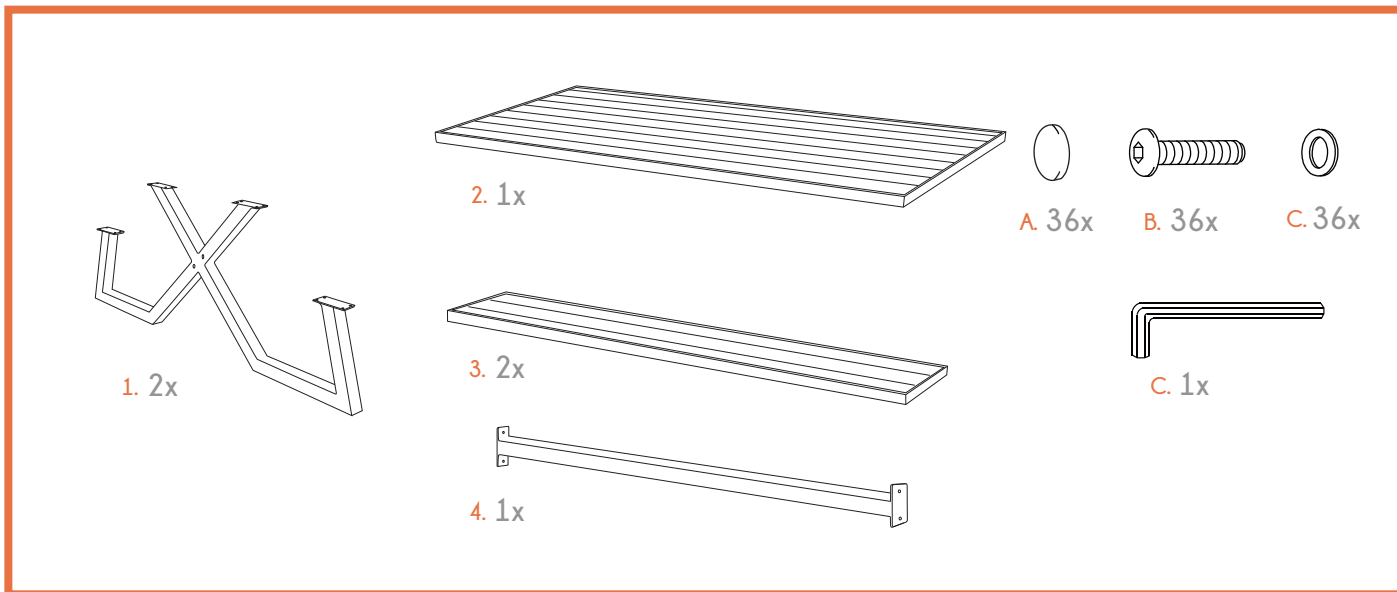

OP-6668-V1

1 Bescherm het blad tegen krassen. Gebruik bv de verpakking als ondergrond

A+B+C x4

schroeven
licht aandraaien

A+B+C x4

Care instructions

- Tighten the screws at the end of the construction and check them regularly afterwards
- Do not use power screw drivers as they might cause splitting
- Only use special cleanser or impregnate oil to clean wooden products and water and soap for aluminium and steel products
- Use soft brushes when cleaning to avoid scratching the surface
- Protect your furniture/products with a cover when you are not using it