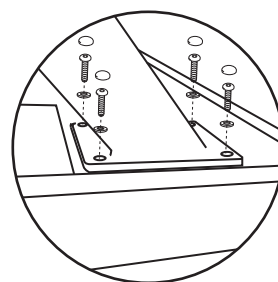

OP-6668-V1

1 Bescherm het blad tegen krassen. Gebruik bv de verpakking als ondergrond

A+B+C x4

schroeven
licht aandraaien

A+B+C x4

Care instructions

- Tighten the screws at the end of the construction and check them regularly afterwards
- Do not use power screw drivers as they might cause splitting
- Only use special cleanser or impregnate oil to clean wooden products and water and soap for aluminium and steel products
- Use soft brushes when cleaning to avoid scratching the surface
- Protect your furniture/products with a cover when you are not using it

maximavida.com
Den Sliem 42
7141 JH Groenlo
+31 544-375445
info@maximavida.com

3

4

Na plaatsing alle schroeven vast aandraaien

Care instructions

- Tighten the screws at the end of the construction and check them regularly afterwards
- Do not use power screw drivers as they might cause splitting
- Only use special cleanser or impregnate oil to clean wooden products and water and soap for aluminium and steel products
- Use soft brushes when cleaning to avoid scratching the surface
- Protect your furniture/products with a cover when you are not using it