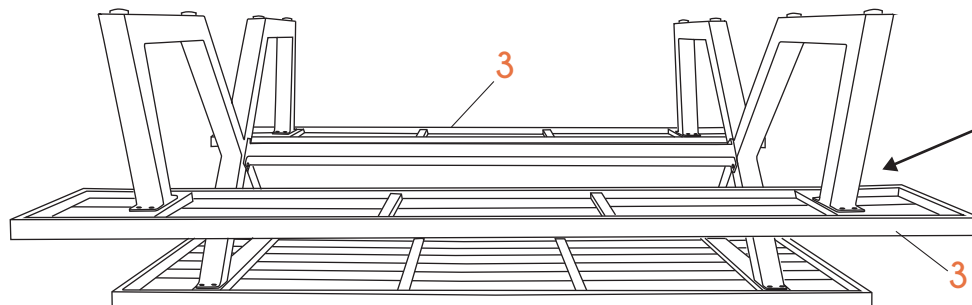

OP-6668-V1

1 Bescherm het blad tegen krassen. Gebruik bv de verpakking als ondergrond

Care instructions

- Tighten the screws at the end of the construction and check them regularly afterwards
- Do not use power screw drivers as they might cause splitting
- Only use special cleanser or impregnate oil to clean wooden products and water and soap for aluminium and steel products
- Use soft brushes when cleaning to avoid scratching the surface
- Protect your furniture/products with a cover when you are not using it

maximavida.com
Den Sliem 42
7141 JH Groenlo
+31 544-375445
info@maximavida.com

3

A+B x4

4

Na plaatsing alle schroeven vast aandraaien

Indien nodig:
Stabiliseer de tafel
dmv de stelpoten.

Care instructions

- Tighten the screws at the end of the construction and check them regularly afterwards
- Do not use power screw drivers as they might cause splitting
- Only use special cleanser or impregnate oil to clean wooden products and water and soap for aluminium and steel products
- Use soft brushes when cleaning to avoid scratching the surface
- Protect your furniture/products with a cover when you are not using it