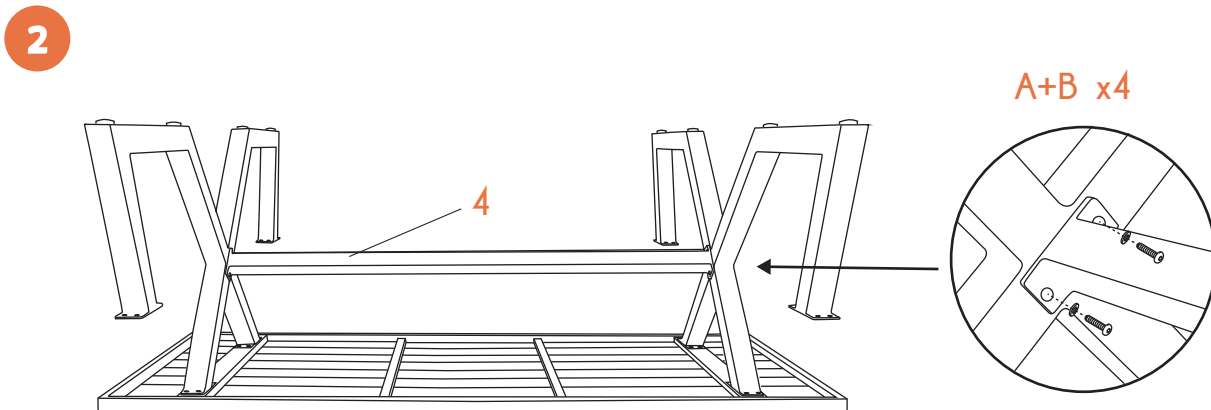

OP-6668-V1

1 Bescherm het blad tegen krassen. Gebruik bv de verpakking als ondergrond

Care instructions

- Tighten the screws at the end of the construction and check them regularly afterwards
- Do not use power screw drivers as they might cause splitting
- Only use special cleanser or impregnate oil to clean wooden products and water and soap for aluminium and steel products
- Use soft brushes when cleaning to avoid scratching the surface
- Protect your furniture/products with a cover when you are not using it

maximavida.com
Den Sliem 42
7141 JH Groenlo
+31 544-375445
info@maximavida.com

3

A+B x4

4

Na plaatsing alle schroeven vast aandraaien

Indien nodig:
Stabiliseer de tafel
dmv de stelpoten.

Care instructions

- Tighten the screws at the end of the construction and check them regularly afterwards
- Do not use power screw drivers as they might cause splitting
- Only use special cleanser or impregnate oil to clean wooden products and water and soap for aluminium and steel products
- Use soft brushes when cleaning to avoid scratching the surface
- Protect your furniture/products with a cover when you are not using it