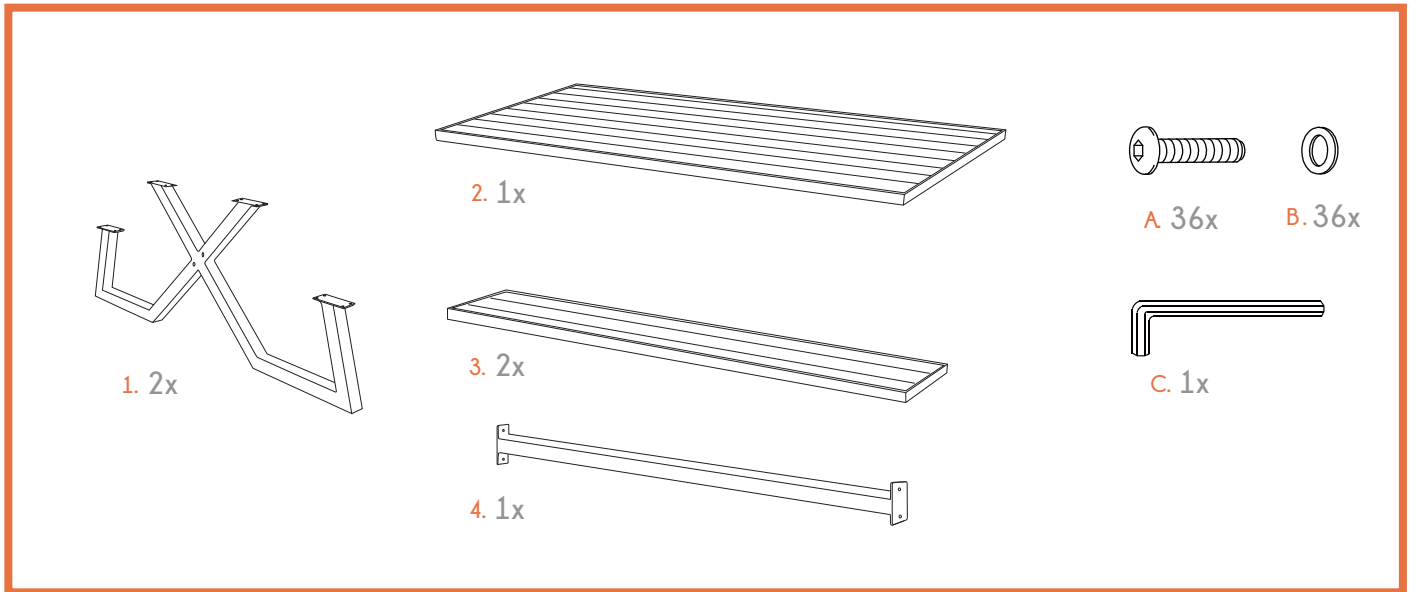

OP-6668-V1

1 Bescherm het blad tegen krassen. Gebruik bv de verpakking als ondergrond

Care instructions

- Tighten the screws at the end of the construction and check them regularly afterwards
- Do not use power screw drivers as they might cause splitting
- Only use special cleanser or impregnate oil to clean wooden products and water and soap for aluminium and steel products
- Use soft brushes when cleaning to avoid scratching the surface
- Protect your furniture/products with a cover when you are not using it

maximavida.com
Den Sliem 42
7141 JH Groenlo
+31 544-375445
info@maximavida.com

3

A+B x4

4

Na plaatsing alle schroeven vast aandraaien

Indien nodig:
Stabiliseer de tafel
dmv de stelpoten.

Care instructions

- Tighten the screws at the end of the construction and check them regularly afterwards
- Do not use power screw drivers as they might cause splitting
- Only use special cleanser or impregnate oil to clean wooden products and water and soap for aluminium and steel products
- Use soft brushes when cleaning to avoid scratching the surface
- Protect your furniture/products with a cover when you are not using it