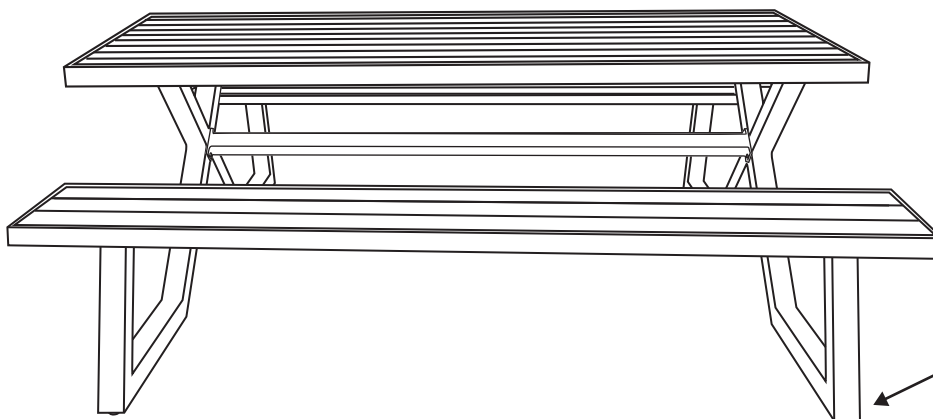

maximavida.com
Den Sliem 42
7141 JH Groenlo
+31 544-375445
info@maximavida.com

3

A+B x4

4

Na plaatsing alle schroeven vast aandraaien

Indien nodig:
Stabiliseer de tafel
dmv de stelpoten.

Care instructions

- Tighten the screws at the end of the construction and check them regularly afterwards
- Do not use power screw drivers as they might cause splitting
- Only use special cleanser or impregnate oil to clean wooden products and water and soap for aluminium and steel products
- Use soft brushes when cleaning to avoid scratching the surface
- Protect your furniture/products with a cover when you are not using it