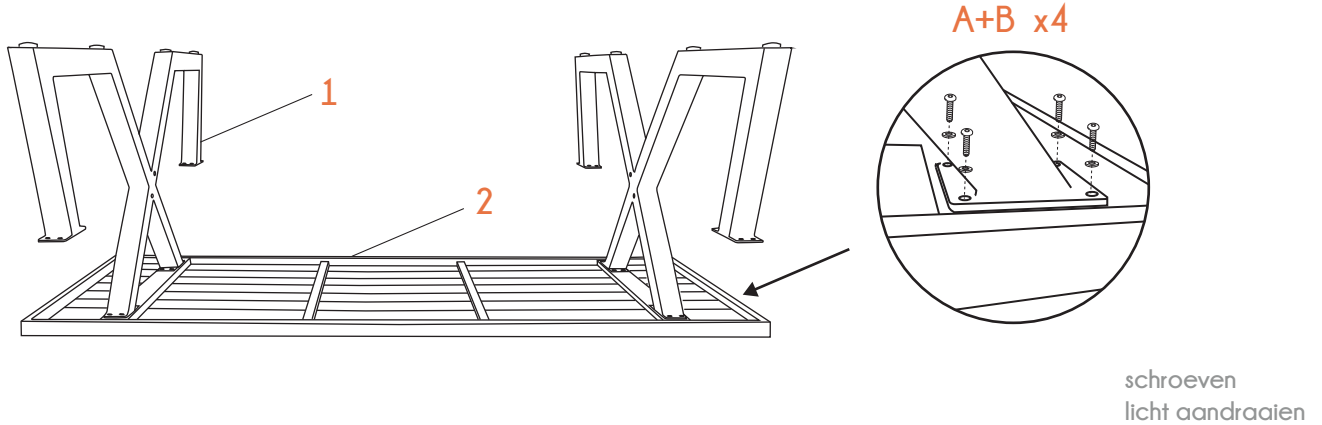

OP-6668-V1

1 Bescherm het blad tegen krassen. Gebruik bv de verpakking als ondergrond

Care instructions

- Tighten the screws at the end of the construction and check them regularly afterwards
- Do not use power screw drivers as they might cause splitting
- Only use special cleanser or impregnate oil to clean wooden products and water and soap for aluminium and steel products
- Use soft brushes when cleaning to avoid scratching the surface
- Protect your furniture/products with a cover when you are not using it

maximavida.com
Den Sliem 42
7141 JH Groenlo
+31 544-375445
info@maximavida.com

3

A+B x4

4

Na plaatsing alle schroeven vast aandraaien

Indien nodig:
Stabiliseer de tafel
dmv de stelpoten.

Care instructions

- Tighten the screws at the end of the construction and check them regularly afterwards
- Do not use power screw drivers as they might cause splitting
- Only use special cleanser or impregnate oil to clean wooden products and water and soap for aluminium and steel products
- Use soft brushes when cleaning to avoid scratching the surface
- Protect your furniture/products with a cover when you are not using it