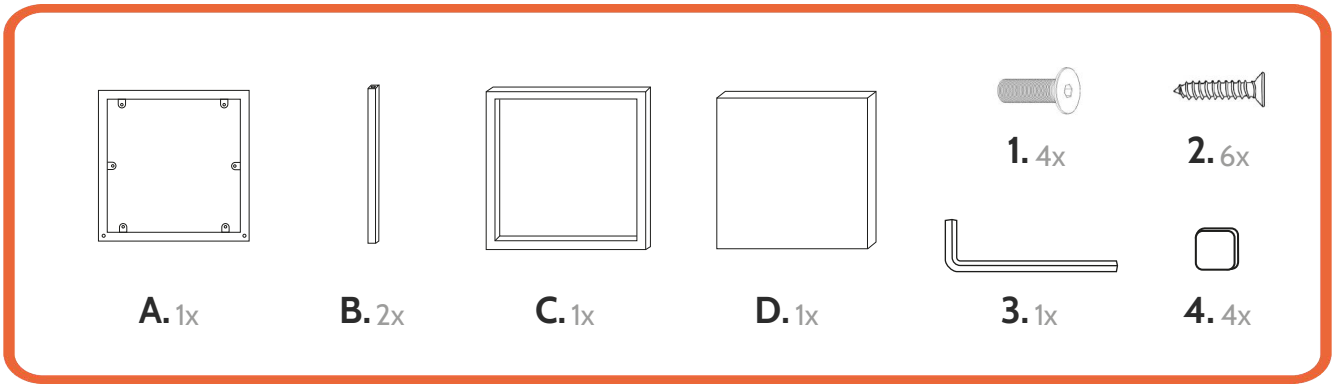

Outdoor laptop table Vancouver

OP-2052-VIEN

Be sure to carefully unpack the parts and place them on a soft surface, such as a blanket. Then check all parts for damage before you begin assembly. Assembled products cannot be returned.