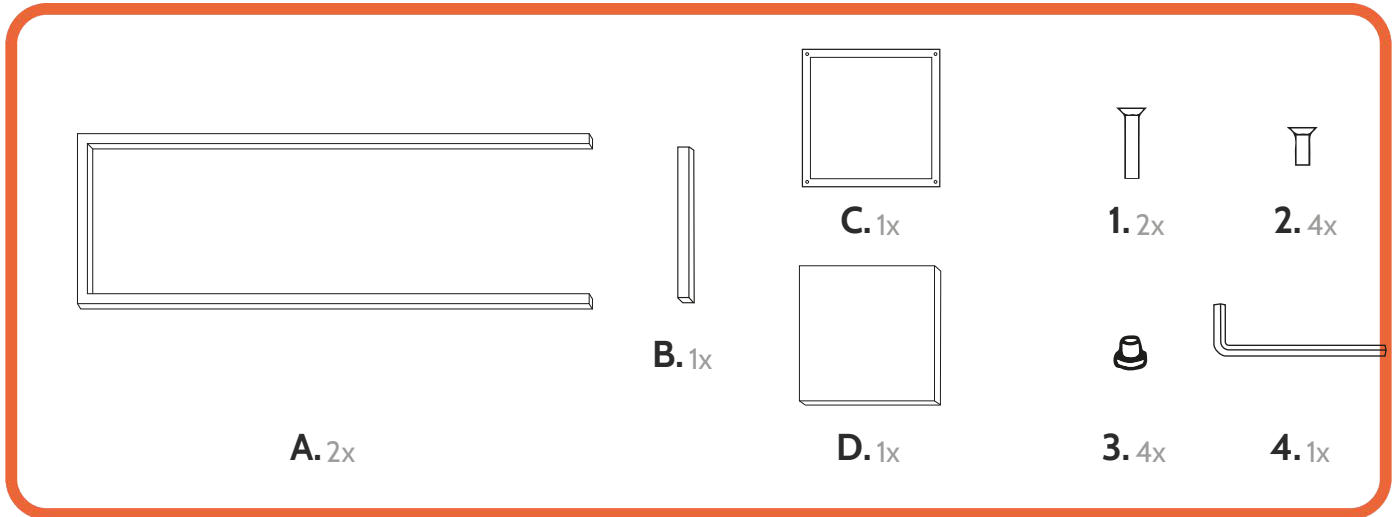

Plant table set Vancouver - 79 cm

MaximaVida

saamen geven we het leven kleur

OP-2251-V2EN

*Numbers per frame.

Be sure to carefully unpack the parts and place them on a soft surface, such as a blanket. Then check all parts for damage before you begin assembly. Assembled products cannot be returned.