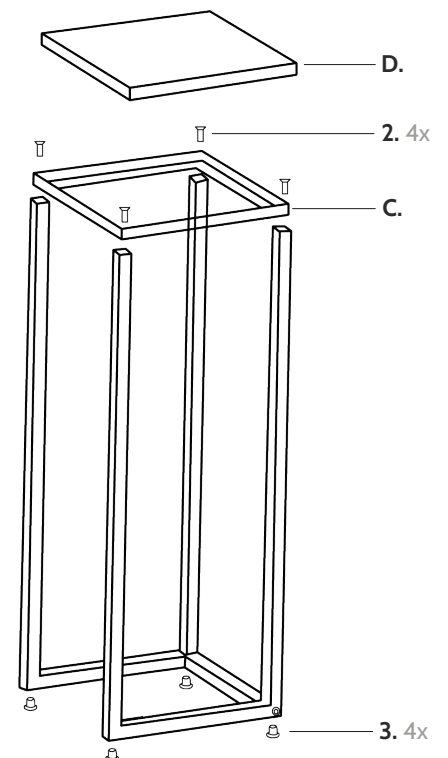

maximavida.com
Den Sliem 42
7141 JH Groenlo
+31 544-375445
info@maximavida.com