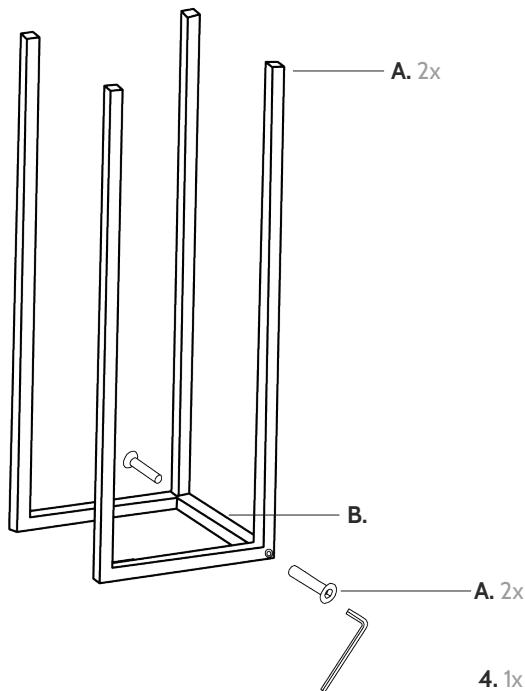

Plant table set Vancouver - 79 cm

MaximaVida

saamen geven we het leven kleur

OP-2251-V2EN

*Numbers per frame.

Be sure to carefully unpack the parts and place them on a soft surface, such as a blanket. Then check all parts for damage before you begin assembly. Assembled products cannot be returned.

Tip!

When you start assembling, it is wise to not fully tighten the bolts, but loosely, so there is still some slack. Once all the parts are assembled, you can tighten them.

1

2

maximavida.com
Den Sliem 42
7141 JH Groenlo
+31 544-375445
info@maximavida.com