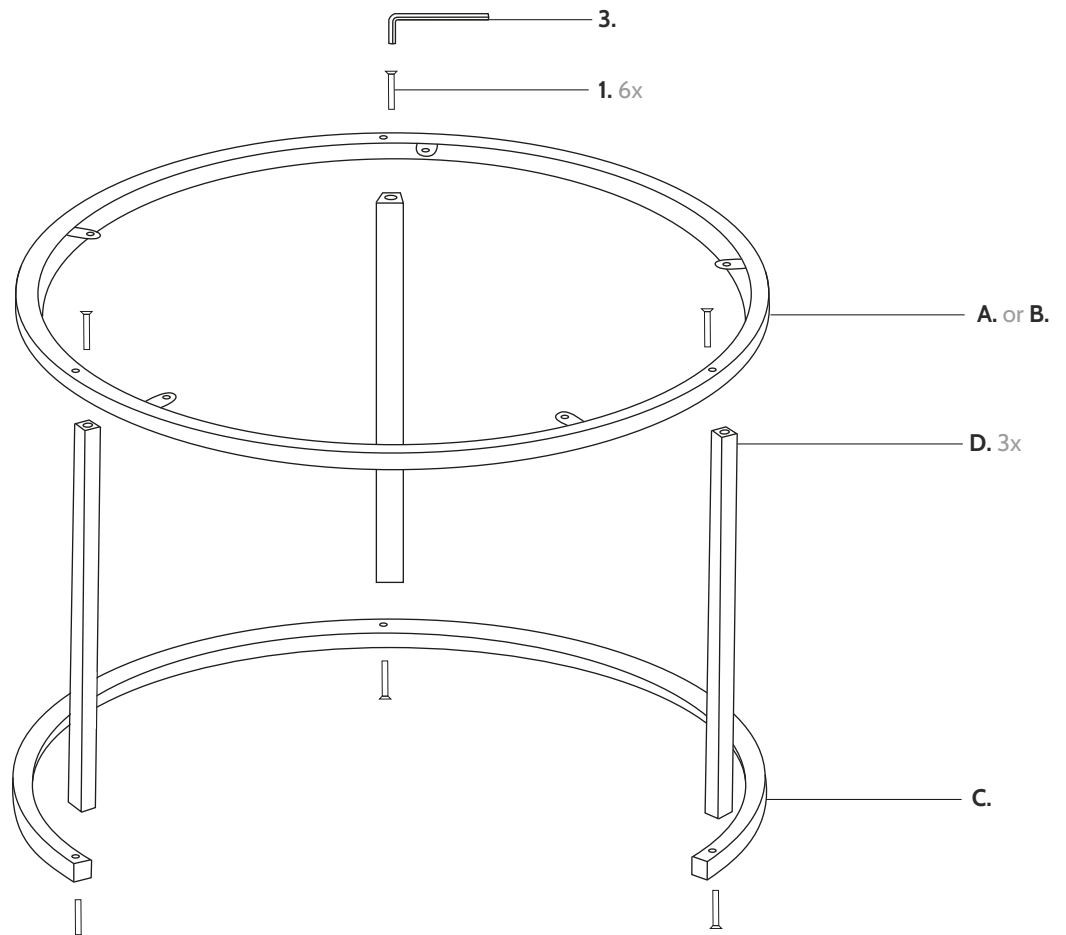

Round frame Chicago - 75/58 cm

OP-9948-VIEN

*numbers per frame

Be sure to carefully unpack the parts and place them on a soft surface, such as a blanket.

Then check all parts for damage before you begin assembly. Assembled products cannot be returned.

1

Round frame Chicago - 75/58 cm

2