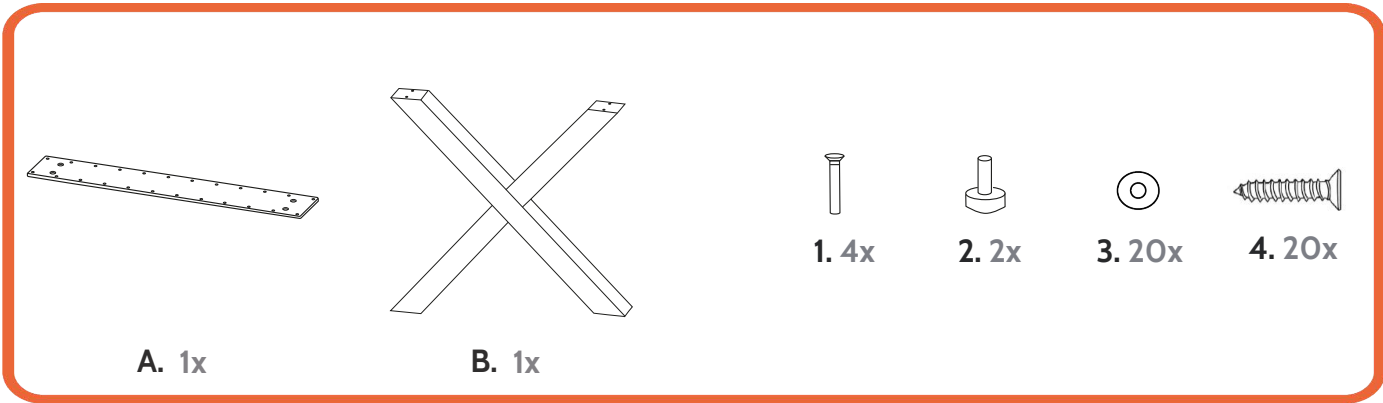

# X- frame table legs New York

OP-2559-VIEN

\*Numbers per frame.

**Tip!** Be sure to carefully unpack the parts and place them on a soft surface, such as a blanket. Then check all parts for damage before you begin assembly. Assembled products cannot be returned.