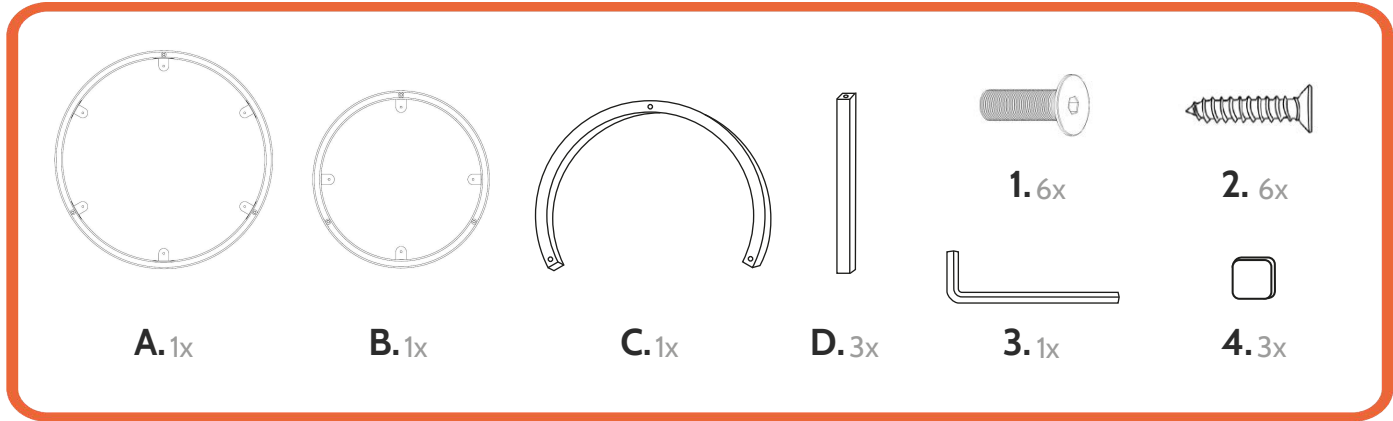

Round frame Chicago - 58/45 cm

OP-4753-VIEN

*Numbers per frame.

Be sure to carefully unpack the parts and place them on a soft surface, such as a blanket. Then check all parts for damage before you begin assembly. Assembled products cannot be returned.

When you start assembling, it is wise to not fully tighten the nuts and bolts, but loosely, so there is still some slack. Once all the parts are assembled, you can tighten them.

Round frame Chicago - 58/45 cm