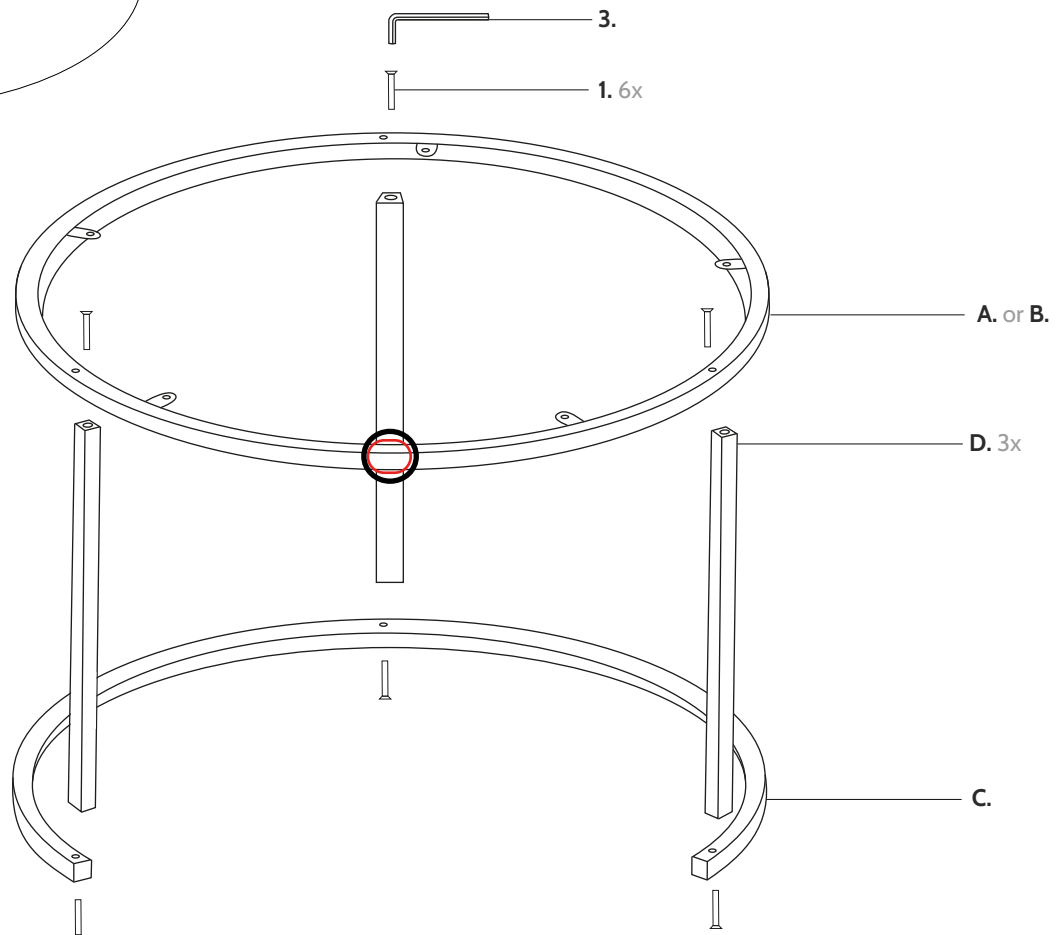

Round frame Chicago - 58/45 cm

OP-4753-VIEN

*Numbers per frame.

Be sure to carefully unpack the parts and place them on a soft surface, such as a blanket. Then check all parts for damage before you begin assembly. Assembled products cannot be returned.

When you start assembling, it is wise to not fully tighten the nuts and bolts, but loosely, so there is still some slack. Once all the parts are assembled, you can tighten them.

Round frame Chicago - 58/45 cm