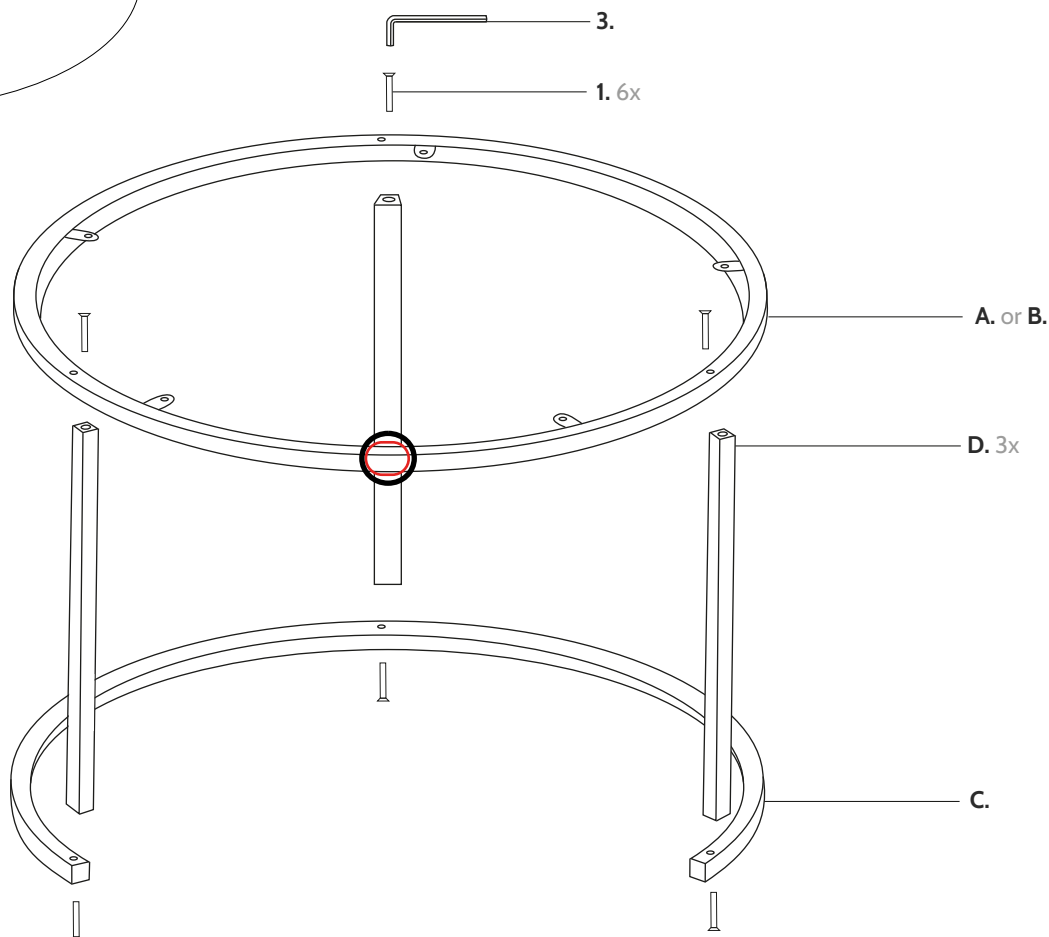

Round frame - 58/45 cm

OP-4753-VIEN

*Numbers per frame.

Be sure to carefully unpack the parts and place them on a soft surface, such as a blanket. Then check all parts for damage before you begin assembly. Assembled products cannot be returned.

When you start assembling, it is wise to not fully tighten the bolts, but loosely, so there is still some slack. Once all the parts are assembled, you can tighten them.

Round frame - 58/45 cm

2