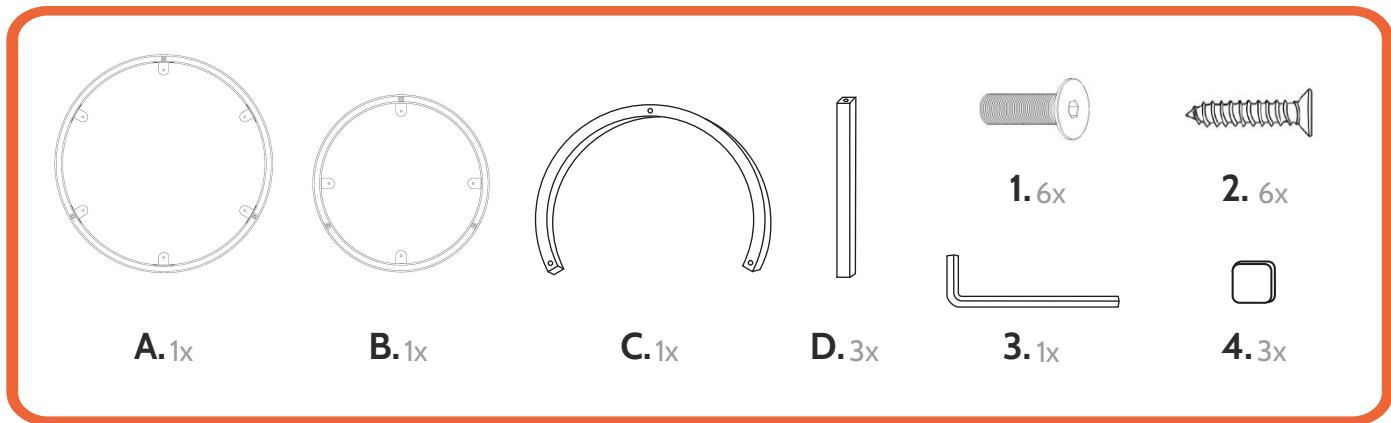

Round frame - 58/45 cm

OP-4753-VIEN

*Numbers per frame.

Be sure to carefully unpack the parts and place them on a soft surface, such as a blanket. Then check all parts for damage before you begin assembly. Assembled products cannot be returned.

When you start assembling, it is wise to not fully tighten the bolts, but loosely, so there is still some slack. Once all the parts are assembled, you can tighten them.

Round frame - 58/45 cm

2