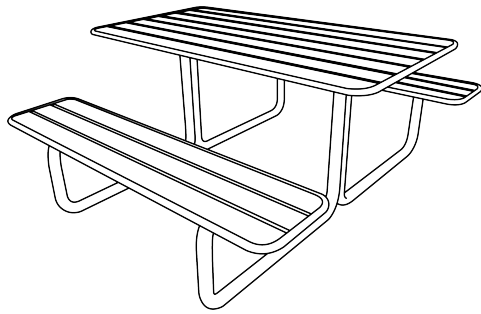

Picnic table Max - 150 cm

MaximaVida
samen geven we het leven kleur

OP-5156-VZEN

A. 1x

B. 2x

C. 2x

1. 28x

2. 28x

3. 28x

4. 8x

5. 1x

Tip!

Be sure to carefully unpack the parts and place them on a soft surface, such as a blanket.

Then check all parts for damage before you begin assembly. Assembled products cannot be returned.