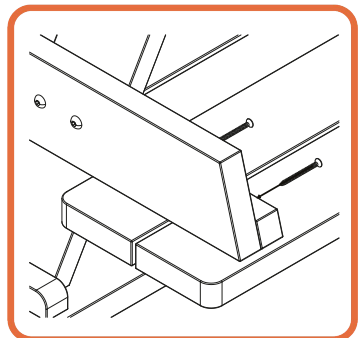

Picnic table Tallinn - 100 cm