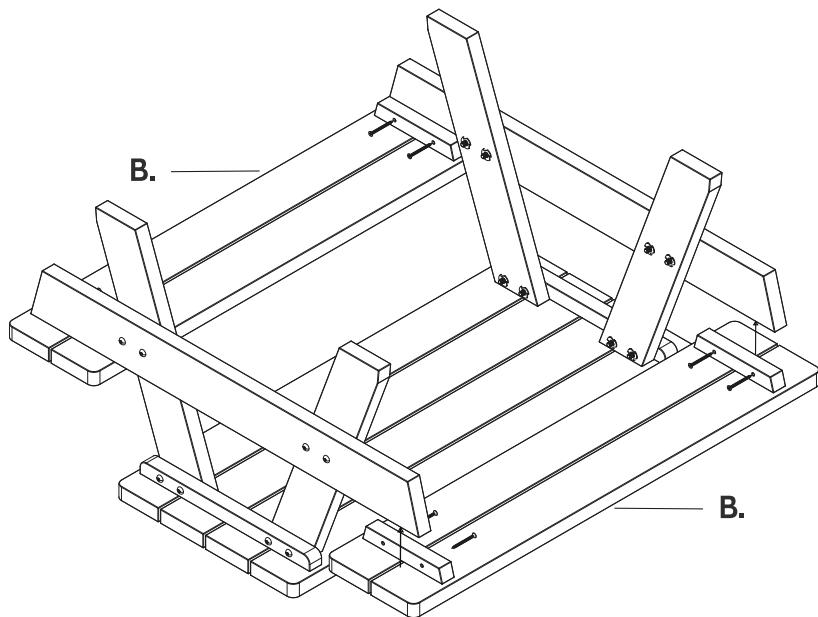

# Picnic table Tallinn - 100 cm

MaximaVida

samen geven we het leven kleur

OP-6001-V3EN

Be sure to carefully unpack the parts and place them on a soft surface, such as a blanket. Then check all parts for damage before you begin assembly. Assembled products cannot be returned.

**Tip!**

When you start assembling, it is wise to not fully tighten the nuts and bolts, but loosely, so there is still some slack. Once all the parts are assembled, you can tighten them.

1

# Picnic table Tallinn - 100 cm