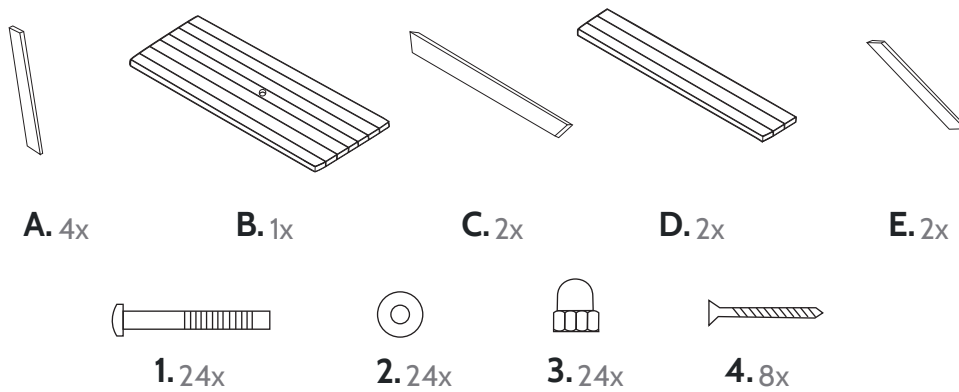

# Picnic table Tallinn - 180/220 cm

MaximaVida

samen geven we het leven kleur

OP-6005-V3EN

Be sure to carefully unpack the parts and place them on a soft surface, such as a blanket. Then check all parts for damage before you begin assembly. Assembled products cannot be returned.

Tip!

When you start assembling, it is wise to not fully tighten the nuts and bolts, but loosely, so there is still some slack. Once all the parts are assembled, you can tighten them.

1

2

3

4