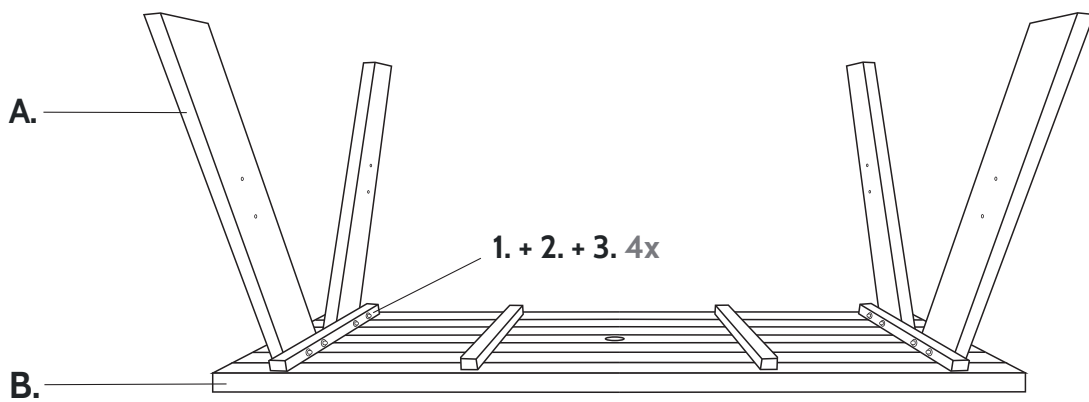

Be sure to carefully unpack the parts and place them on a soft surface, such as a blanket. Then check all parts for damage before you begin assembly. Assembled products cannot be returned.

Tip!

When you start assembling, it is wise to not fully tighten the nuts and bolts, but loosely, so there is still some slack. Once all the parts are assembled, you can tighten them.

1