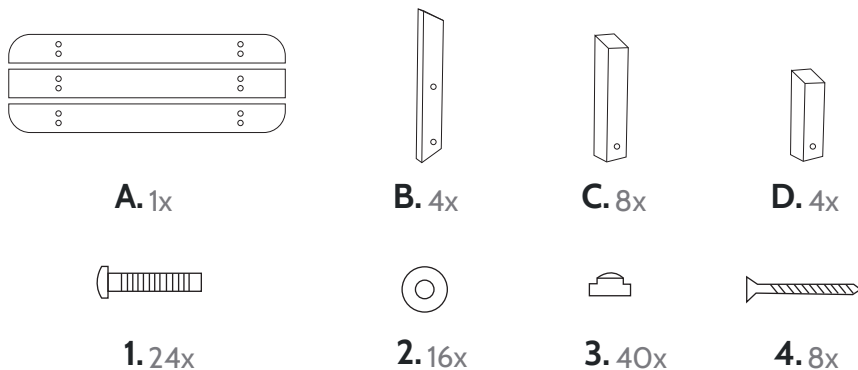

Backrest - 99/110 cm

OP-6022-VIEN

Be sure to carefully unpack the parts and place them on a soft surface, such as a blanket. Then check all parts for damage before you begin assembly. Assembled products cannot be returned.