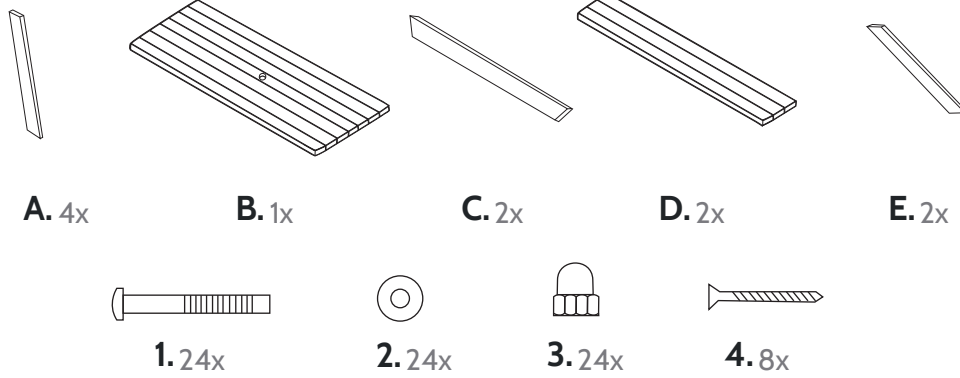

Picnic table Tallinn - 220 cm

OP-6005-VIEN

Be sure to carefully unpack the parts and place them on a soft surface, such as a blanket. Then check all parts for damage before you begin assembly. Assembled products cannot be returned.

1 Lighty tighten nuts

2

3

4

**Tighten the nuts
after assembly!**