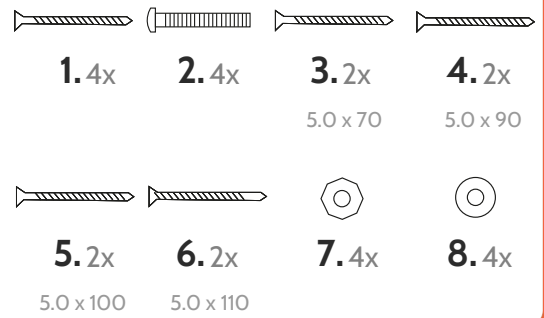

Gardenbench Provence

MaximaVida

samen geven we het leven kleur

OP-6130-VIEN

Tip!

Be sure to carefully unpack the parts and place them on a soft surface, such as a blanket.

Then check all parts for damage before you begin assembly. Assembled products cannot be returned.