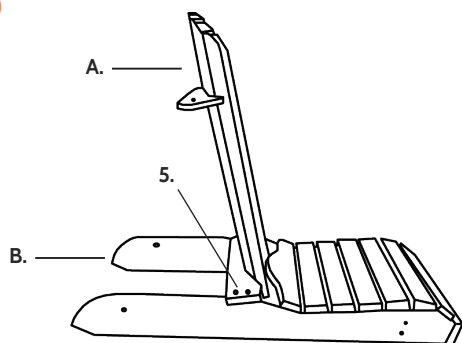

# Garden chair Toronto

MaximaVida

samen geven we het leven kleur

OP-6160-VIEN

Be sure to carefully unpack the parts and place them on a soft surface, such as a blanket. Then check all parts for damage before you begin assembly. Assembled products cannot be returned.

**Tip!**

When you start assembling, it is wise to not fully tighten the nuts and bolts, but loosely, so there is still some slack. Once all the parts are assembled, you can tighten them.

1

2

3

4

maximavida.com  
Den Sliem 42  
7141 JH Groenlo  
+31 544-375445  
info@maximavida.com