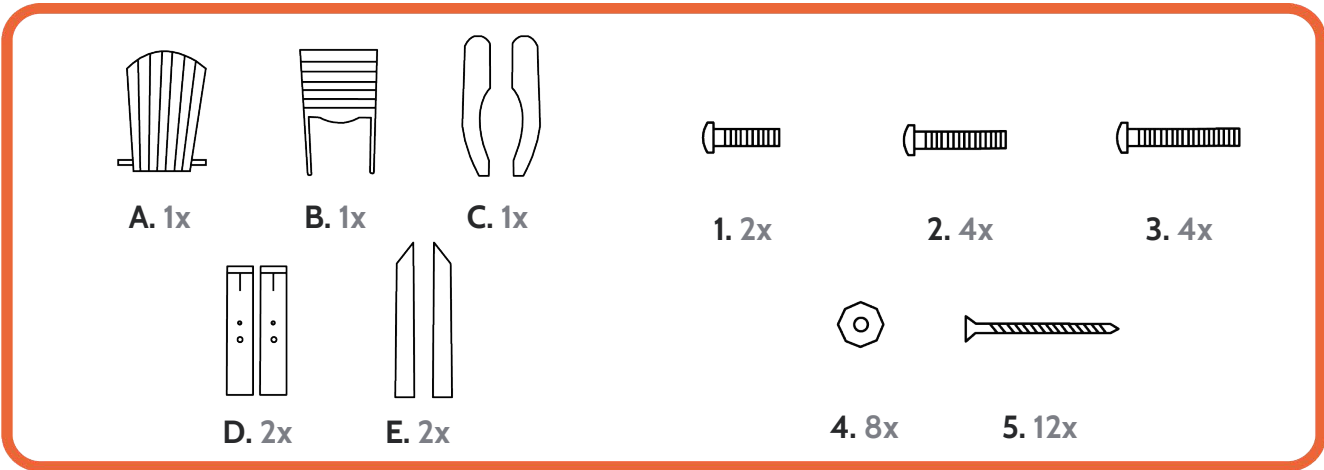

# Garden chair Toronto

MaximaVida

samen geven we het leven kleur

OP-6160-VIEN

Be sure to carefully unpack the parts and place them on a soft surface, such as a blanket. Then check all parts for damage before you begin assembly. Assembled products cannot be returned.