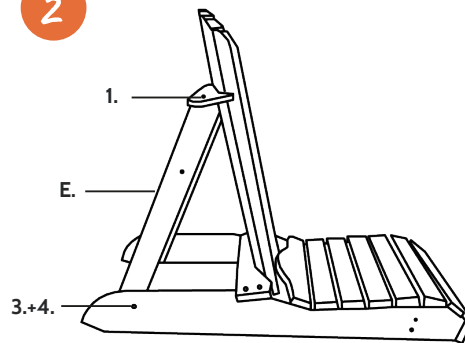

Garden chair Toronto

MaximaVida

samen geven we het leven kleur

OP-6160-VIEN

Be sure to carefully unpack the parts and place them on a soft surface, such as a blanket. Then check all parts for damage before you begin assembly. Assembled products cannot be returned.

Tip!

When you start assembling, it is wise to not fully tighten the nuts and bolts, but loosely, so there is still some slack. Once all the parts are assembled, you can tighten them.

1

2

3

4

maximavida.com
Den Sliem 42
7141 JH Groenlo
+31 544-375445
info@maximavida.com