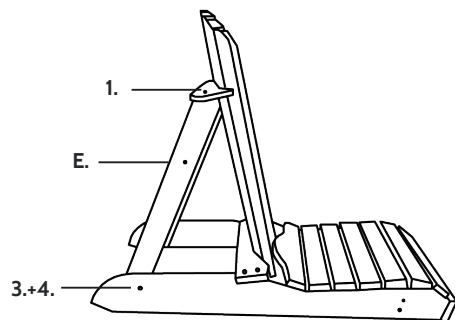

Twin-sit Toronto - 130 cm

OP-6175-VIEN

Be sure to carefully unpack the parts and place them on a soft surface, such as a blanket. Then check all parts for damage before you begin assembly. Assembled products cannot be returned.

When you start assembling, it is wise to not fully tighten the bolts, but loosely, so there is still some slack. Once all the parts are assembled, you can tighten them.

1

2

3

4