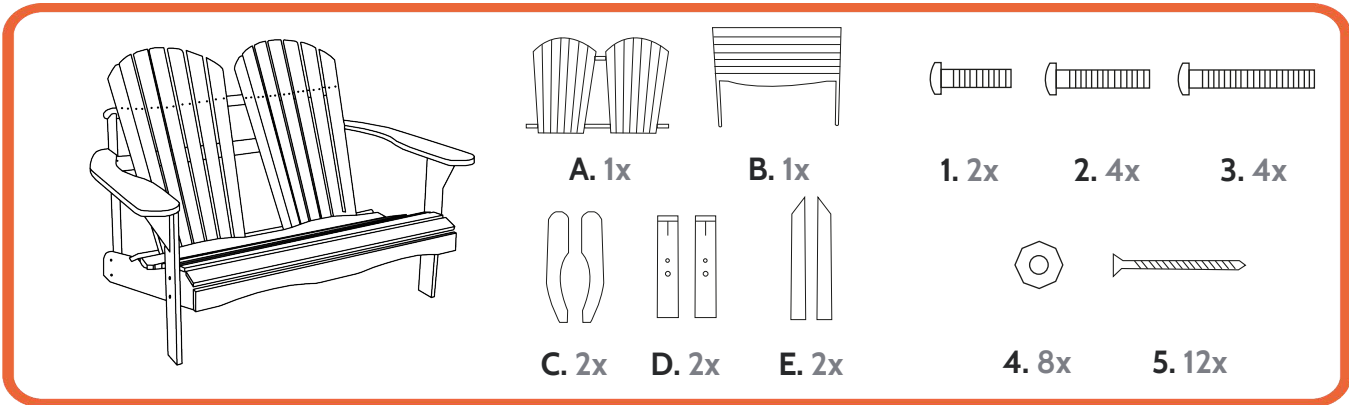

Twin-sit Toronto - 130 cm

OP-6175-VIEN

Be sure to carefully unpack the parts and place them on a soft surface, such as a blanket. Then check all parts for damage before you begin assembly. Assembled products cannot be returned.