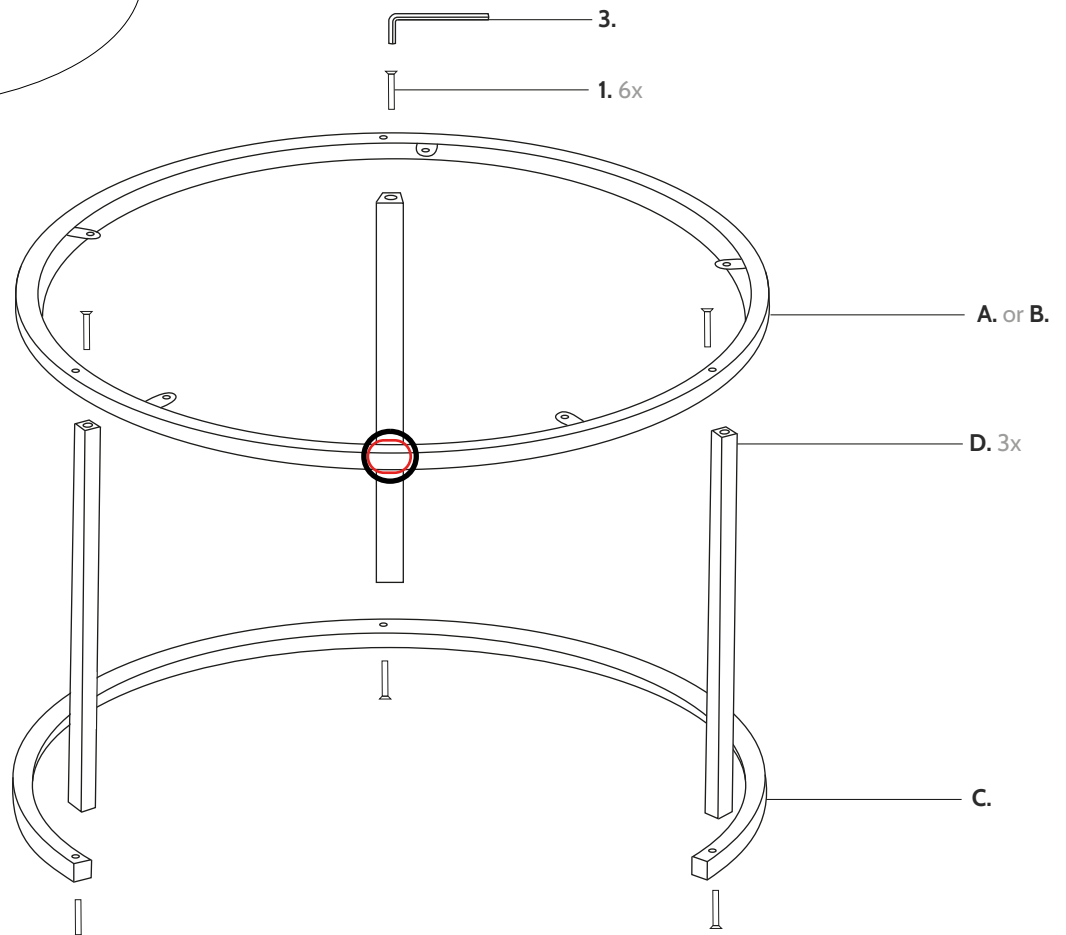

Round frame Chicago - 58/45 cm

OP-4753-VIEN

*numbers per frame

Be sure to carefully unpack the parts and place them on a soft surface, such as a blanket.

Then check all parts for damage before you begin assembly. Assembled products cannot be returned.

Round frame Chicago - 58/45 cm

2