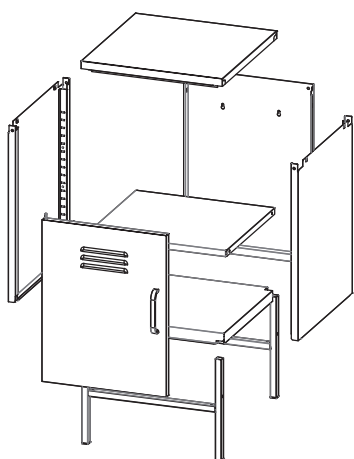

Little locker cabinet Finn

MaximaVida

samen geven we het leven kleur

OP-9845-V2EN

1.4x

2.1x

3.1x

4.1x

5.2x

6.1x

Tip!

Be sure to carefully unpack the parts and place them on a soft surface, such as a blanket.

Then check all parts for damage before you begin assembly. Assembled products cannot be returned.

*Prefer to watch the video?
Scan the QR code!*

1

Holes must face outwards.

2

3

4

5

6

Little locker cabinet Finn