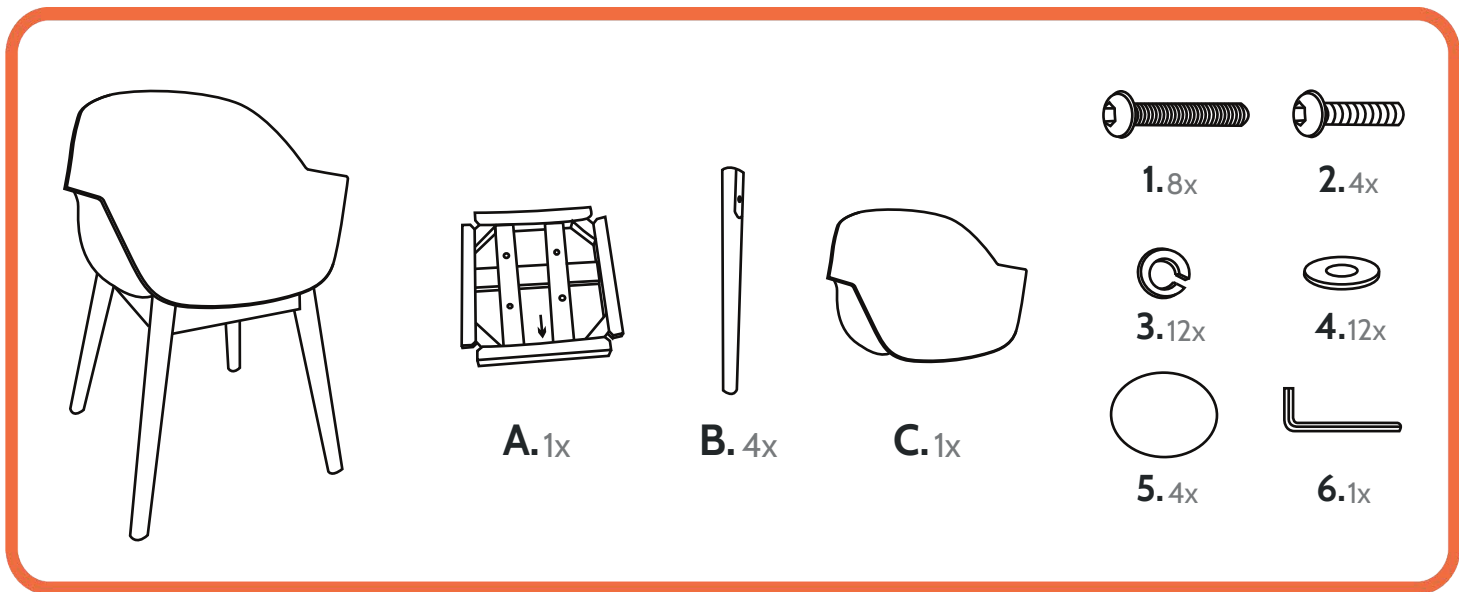

Chair Cuyp - oak legs

OP-6657-VIEN

Be sure to carefully unpack the parts and place them on a soft surface, such as a blanket.

Then check all parts for damage before you begin assembly. Assembled products cannot be returned.