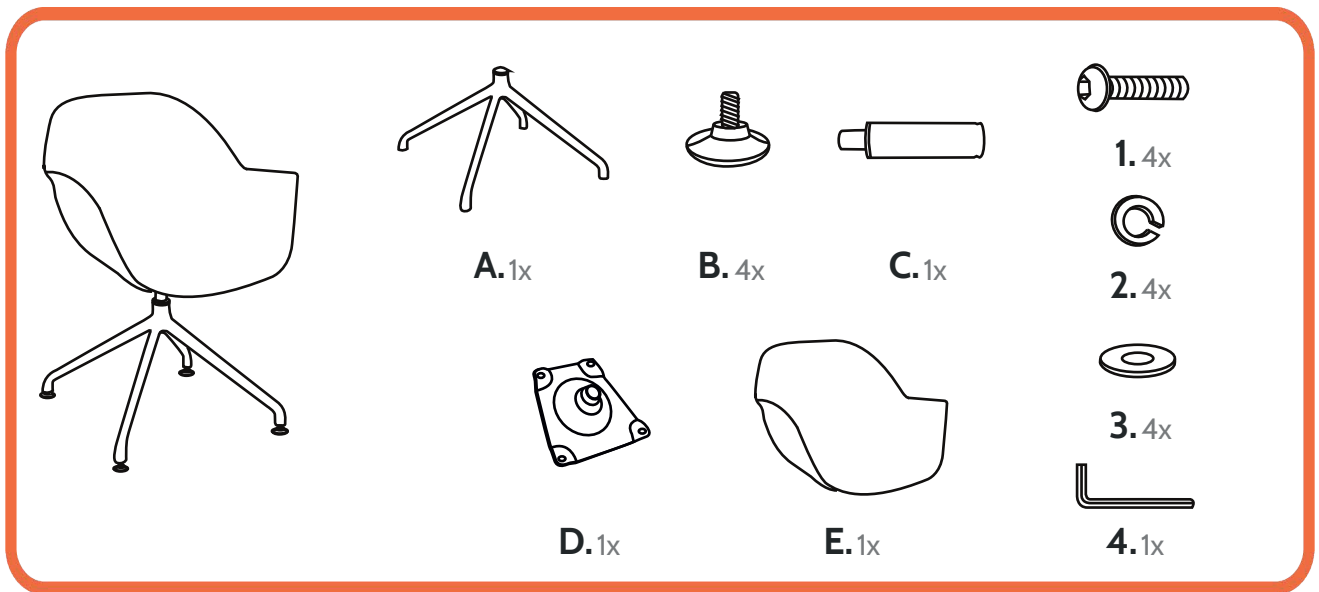

# Chair Cuyp - swivel frame

OP-6659-VIEN

Be sure to carefully unpack the parts and place them on a soft surface, such as a blanket. Then check all parts for damage before you begin assembly. Assembled products cannot be returned.

1

2

3

4