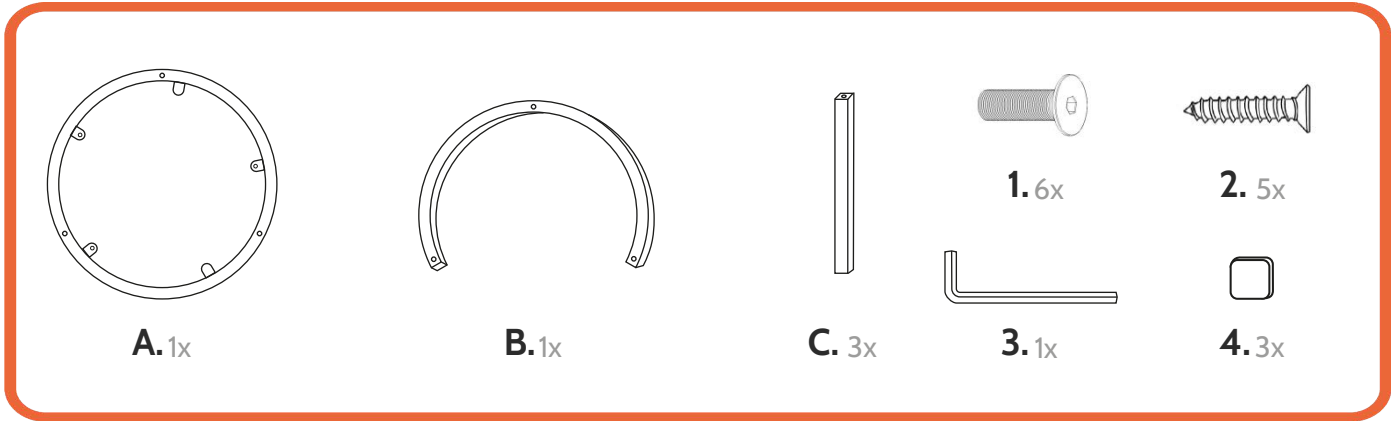

Round frame - 75/58 cm

OP-9948-VZEN

*Numbers per frame.

Be sure to carefully unpack the parts and place them on a soft surface, such as a blanket. Then check all parts for damage before you begin assembly. Assembled products cannot be returned.

When you start assembling, it is wise to not fully tighten the bolts, but loosely, so there is still some slack. Once all the parts are assembled, you can tighten them.

1

Round frame - 75/58 cm

2