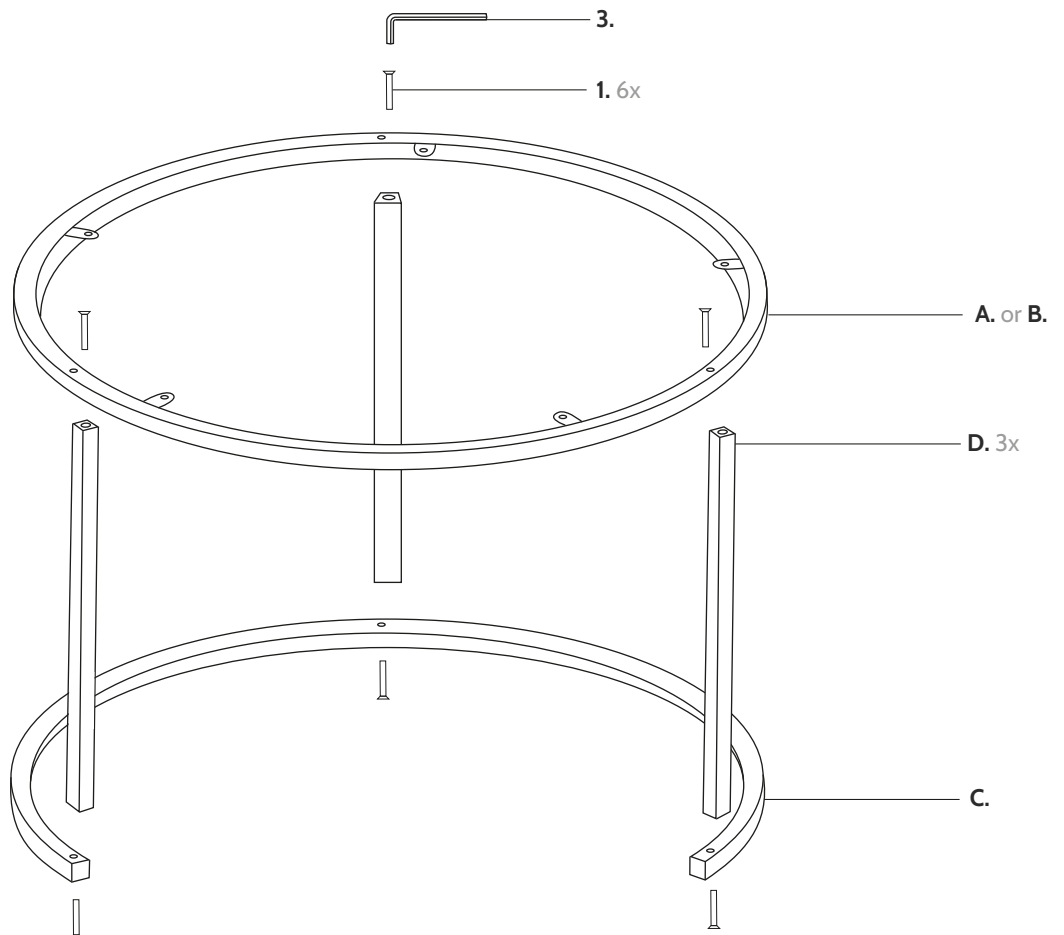

Round frame - 75/58 cm

OP-9948-VZEN

*Numbers per frame.

Be sure to carefully unpack the parts and place them on a soft surface, such as a blanket. Then check all parts for damage before you begin assembly. Assembled products cannot be returned.

When you start assembling, it is wise to not fully tighten the bolts, but loosely, so there is still some slack. Once all the parts are assembled, you can tighten them.

1

Round frame - 75/58 cm

2